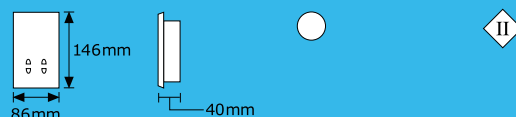

Lamps not included unless otherwise specified