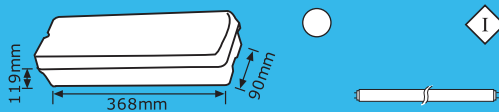

### Injection Moulded Heat-Resistant UV Polycarbonate Body and Diffuser

Max wattage:	240V / 8W (G5)
Lamp:	1 x 8W Lamp included
Length:	368mm
Height:	119mm
Width:	90mm
Colours:	White
Colour/s diffuser:	Clear
Class:	I
IP:	65
Code:	V1PEMERG/LITE/R8NM (NON-MAINTAINED)