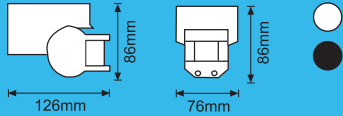

PIR Motion Sensors

PIR Motion Sensor

Manual override facility, with automatic re-set after 8 hours
Polycarbonate housing
Maneuverable detector head
Colours: Black, White
IP: 44
Code: V1J/SBR-R180