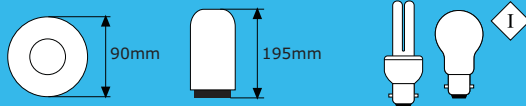

Glass Watertight Fittings

Jam Jar Q118 - Complete

Max wattage: 240V / 100W
Lamp: 8W / 11W CFL with B22 gallery
GLS: 60W BC
Colours: Transparent glass
Lamp holder: Nylon
Code: V1PL/FITTWT100/Q118